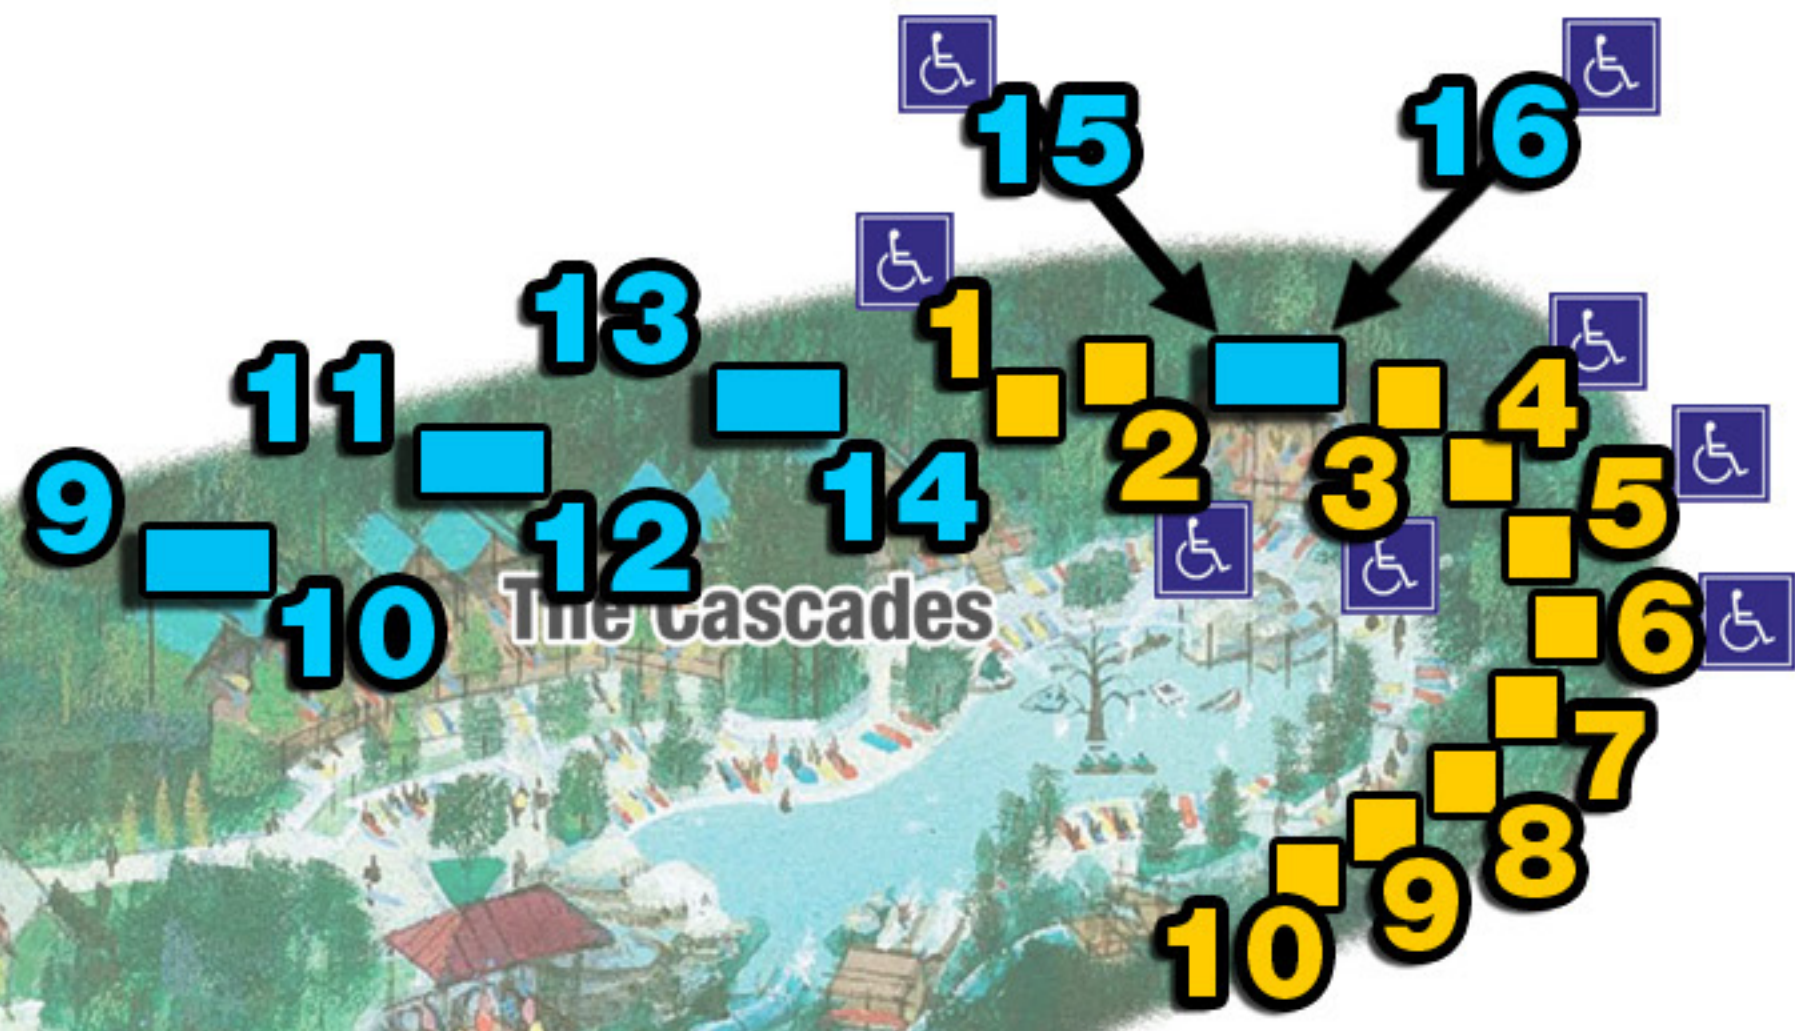

Bear Mountain Fire Tower

The Tackle Box

Kiddie Area

Depot Grill

Brush Fire Grill

The Cascades

Fire Tower Falls

Big Bear Plunge

The Watering Hole

The Butterfly

Little Creek Falls

Mini Melts

Wild River Falls

Miss Mamies Creekside Canteen

Campsite Grill

Shaved Ice

Downbound Float Trip

Uncle Elmers

Riverside Trading Post

Low Country Snacks

Bathhouse

Sales

- Riverside Retreats
- ADA Accessible Entrance #5 - #8
- Waterside Retreats
- ADA Accessible Entrance #15 - #16
- The Canopies
- ADA Accessible Entrance #1 - #6 & #11 - #16